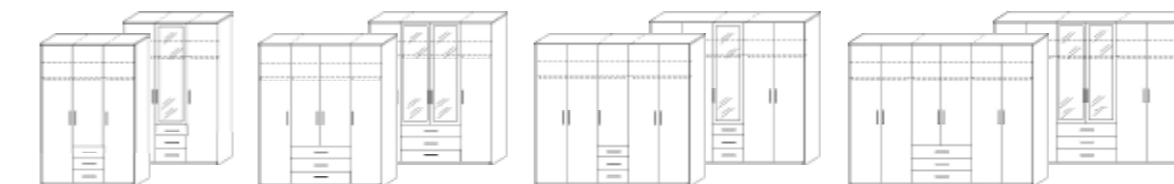

combi wardrobe with or without mirror

47410 47414
combi wardrobe
with moulding Classic
W 149 x H 225 x D 61

47411 47415
combi wardrobe
with moulding Classic
W 198 x H 225 x D 61

47412 47416
combi wardrobe
with moulding Classic
W 246 x H 225 x D 61

47413 47417
combi wardrobe
with moulding Classic
W 295 x H 225 x D 61