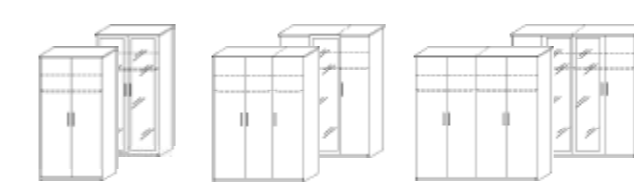

JERSEY | *Wellemöbel*

IT'S ALL POSSIBLE, BUT NOTHING IS A MUST.

The JERSEY range is a true jack of all trades. Choose from three different types of wardrobes, from four different wooden surface decors, and seven different chests of drawers to suit your very own situation. This selection won't be giving you a hard time. JERSEY offers exactly what distinguishes the classic range: impressive diversity, a clear design, and a timeless timeliness.

FINISH: CHERRY-COLOURED

MODEL PLAN

spring hinged wardrobe with or without mirror (H 199 cm)

47476 47479
spring hinged wardrobe
with moulding Classic
W 101 x H 199 x D 61

47477 47480
spring hinged wardrobe
with moulding Classic
W 149 x H 199 x D 61