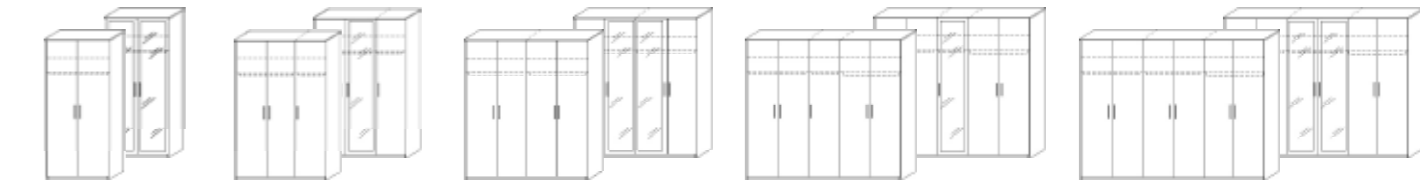

FINISH: CHERRY-COLOURED

MODEL PLAN

spring hinged wardrobe with or without mirror (H 199 cm)

47476 47479
spring hinged wardrobe
with moulding Classic
W 101 x H 199 x D 61

47477 47480
spring hinged wardrobe
with moulding Classic
W 149 x H 199 x D 61

47478 47481
spring hinged wardrobe
with moulding Classic
W 198 x H 199 x D 61

spring hinged wardrobe with or without mirror (H 225 cm)

47482 47483
spring hinged wardrobe
with moulding Classic
W 101 x H 225 x D 61